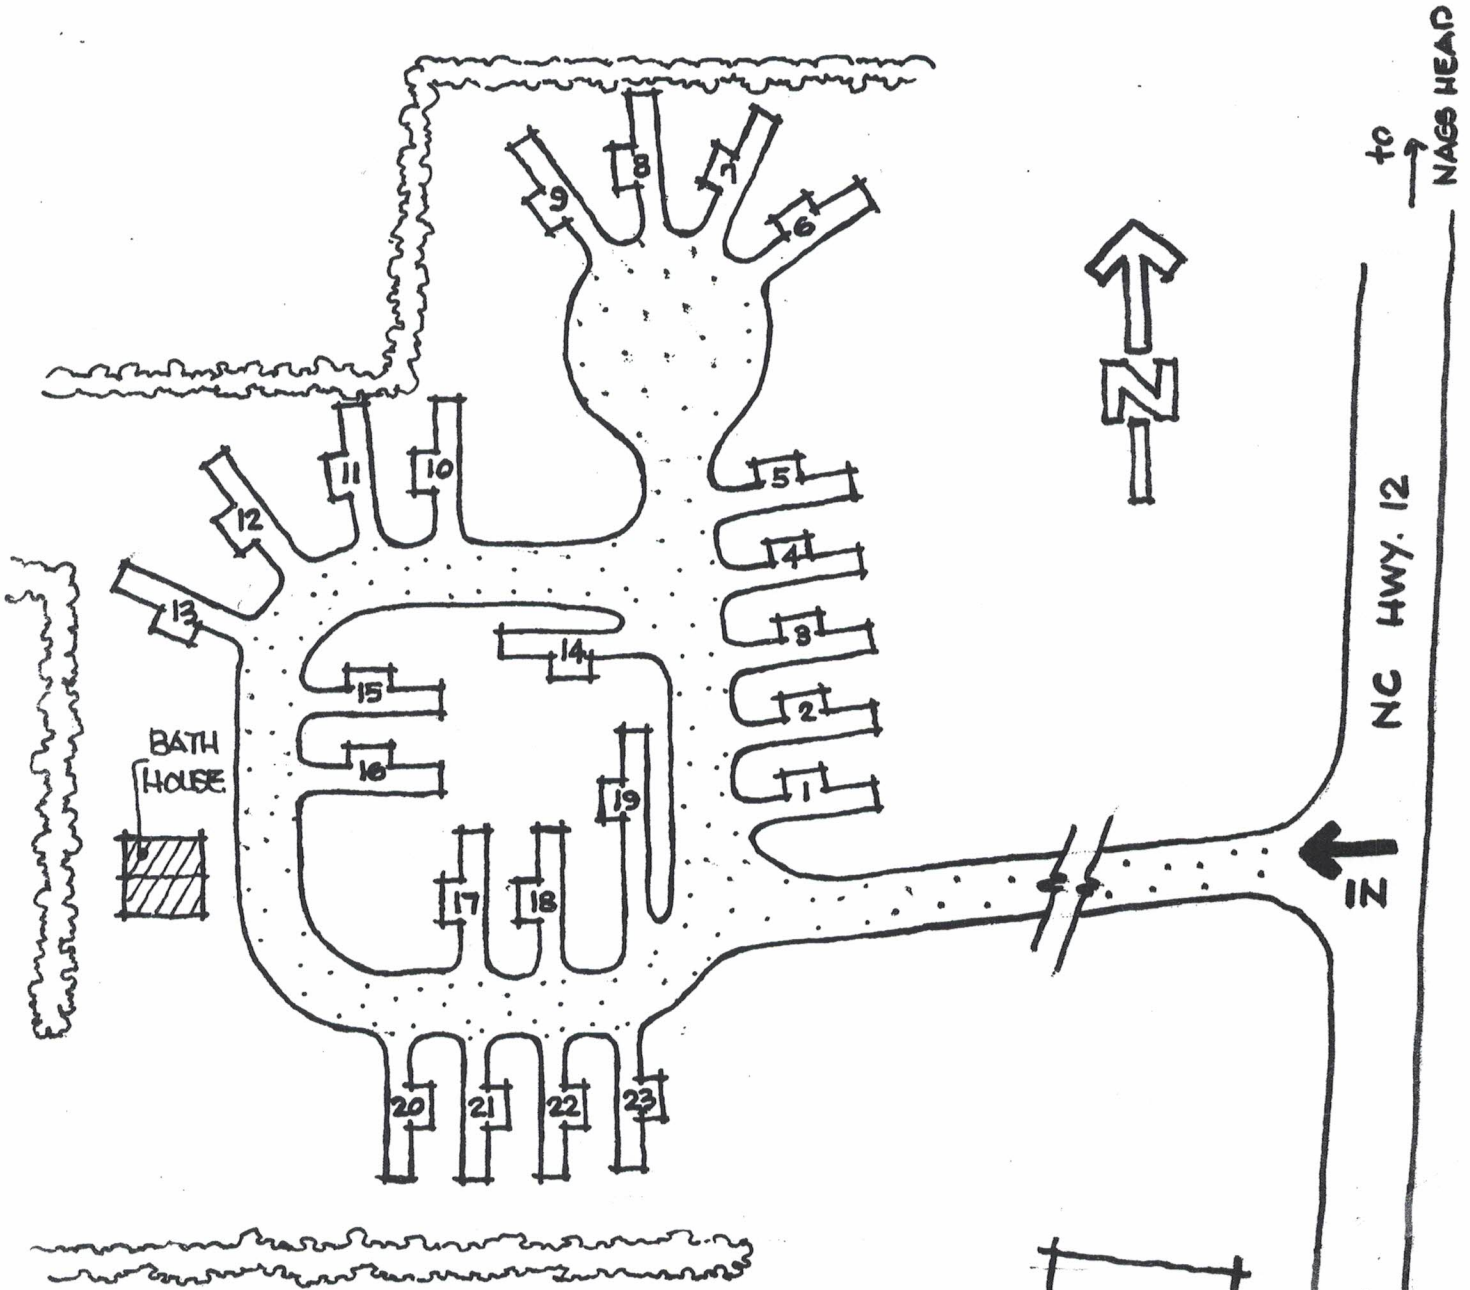

# MIDGETT'S CAMPGROUND

PO Box 159 • 23444 NC Hwy 12 • Rodanthe, NC 27968  
Phone 252-987-2239

- Check-Out time is 12:00 P.M.
- Speed limit is 5 mph. SLOW DOWN ! What's the rush...you're here !
- Dogs must be kept under control at all times. There is a leash law that must be abided. Please take a pooper scooper when walking with your dog.
- Be considerate of your neighbors and keep noise levels down at all times.  
**Quiet time is between 10pm and 8am.**
- No sub-leasing of campers/trailers.
- Disruptions to above policies will result in tenant being asked to vacate the site immediately.